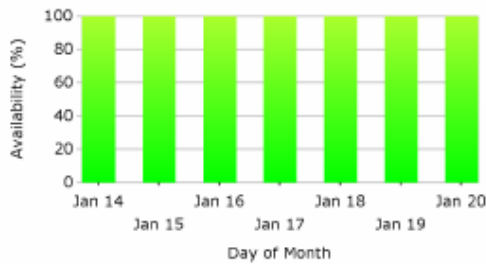

## Example of Windows Server Health Report

The following is an example of the statistics you may receive with a Service Level Agreement.

**Server Availability:**

**CPU Usage:**

**Page File Usage:**

**Memory Usage:**