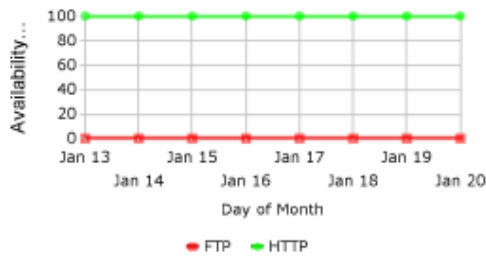

## Example of Windows Server Health Report

The following is an example of the statistics you may receive with a Service Level Agreement.

**Server Availability:**

**CPU Usage:**

**Page File Usage:**

**Memory Usage:**

**Network Service Availability:**

**Disk Utilization:**