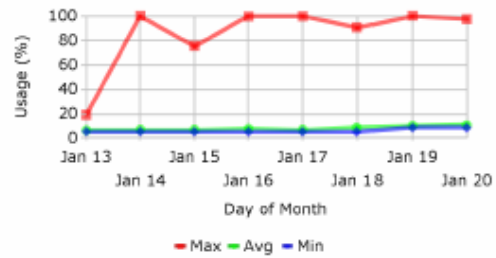

## Example of Windows Server Health Report

The following is an example of the statistics you may receive with a Service Level Agreement.

**Server Availability:**

**CPU Usage:**

**Page File Usage:**

**Memory Usage:**