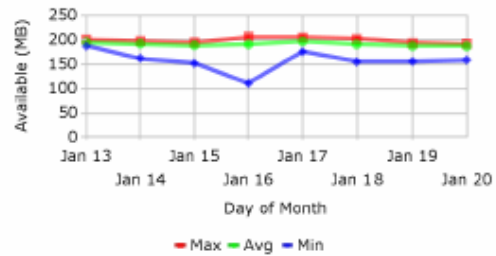

## Example of Windows Server Health Report

The following is an example of the statistics you may receive with a Service Level Agreement.

**Server Availability:**

**CPU Usage:**

**Page File Usage:**

**Memory Usage:**

**Network Service Availability:**

**Disk Utilization:**