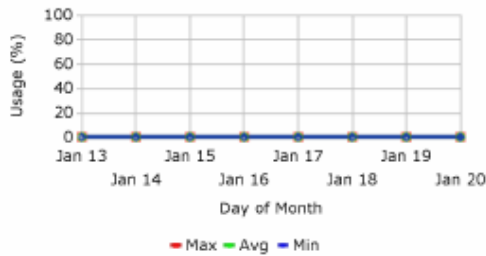

## Example of Windows Server Health Report

The following is an example of the statistics you may receive with a Service Level Agreement.

**Server Availability:**

**CPU Usage:**

**Page File Usage:**

**Memory Usage:**

**Network Service Availability:**

**Disk Utilization:**