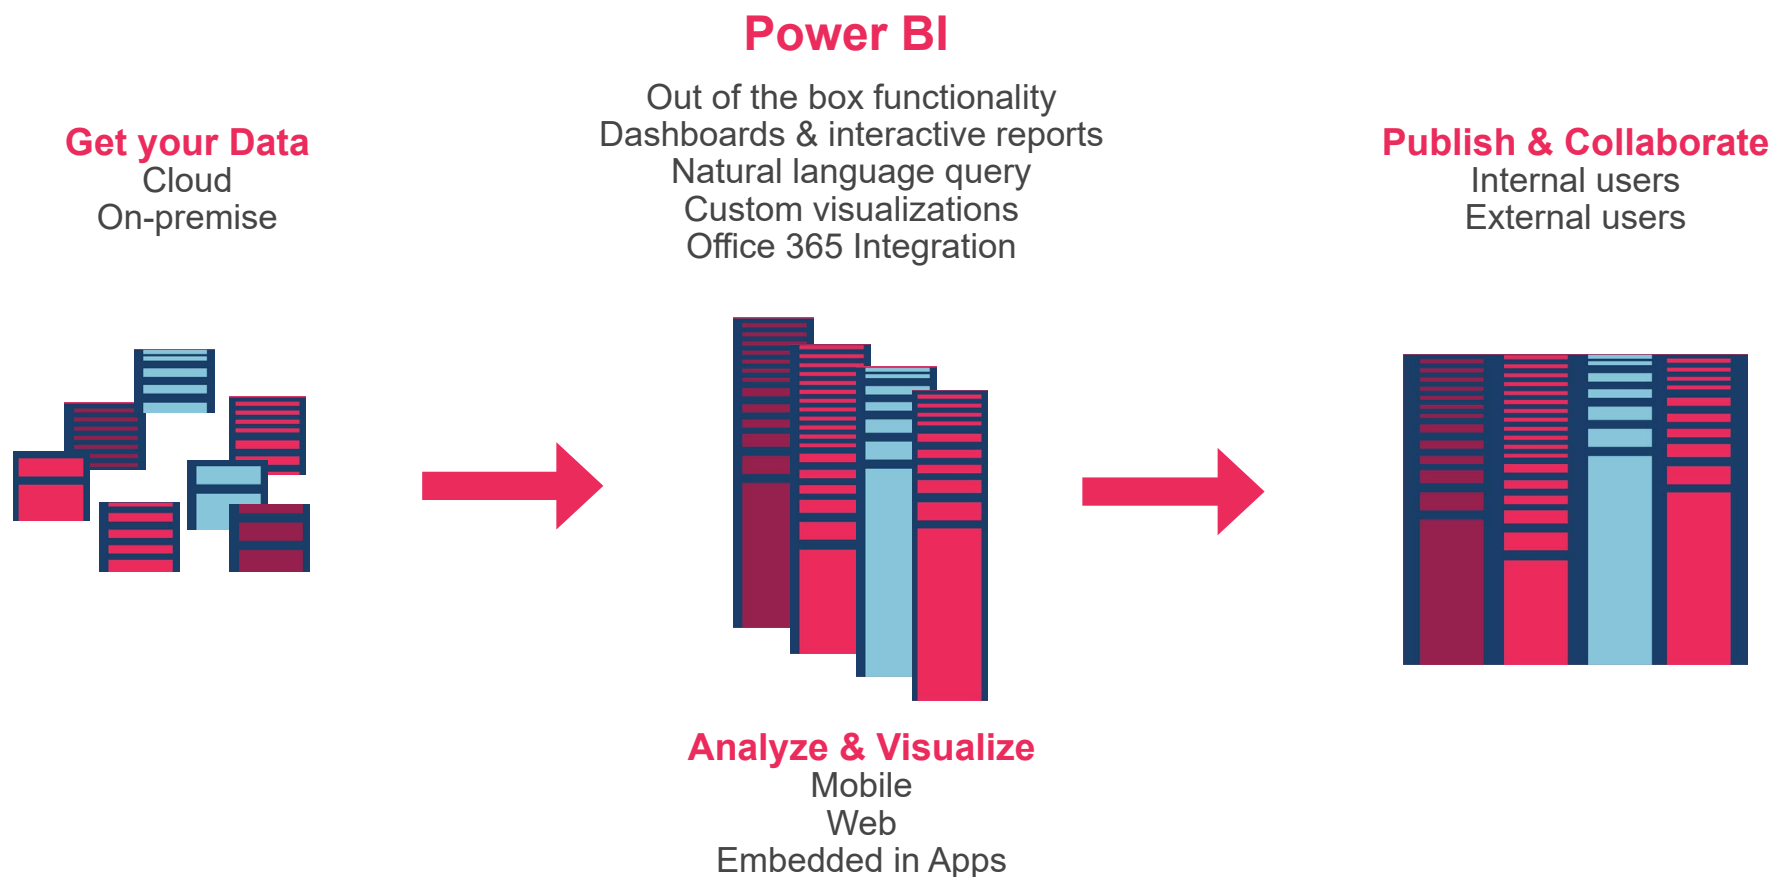

What is Power BI?

Microsoft Power BI is a cloud-based business analytics service for visualizing data and sharing insights across your business to essentially help you become productive and creative with reports and analytics.

70% of organizations believe their data is not used to its fullest extent

Why Power BI? Transform Data to Insights:

How Encore Can Help

Whether you're a SMB or an Enterprise level business, we're here to help!